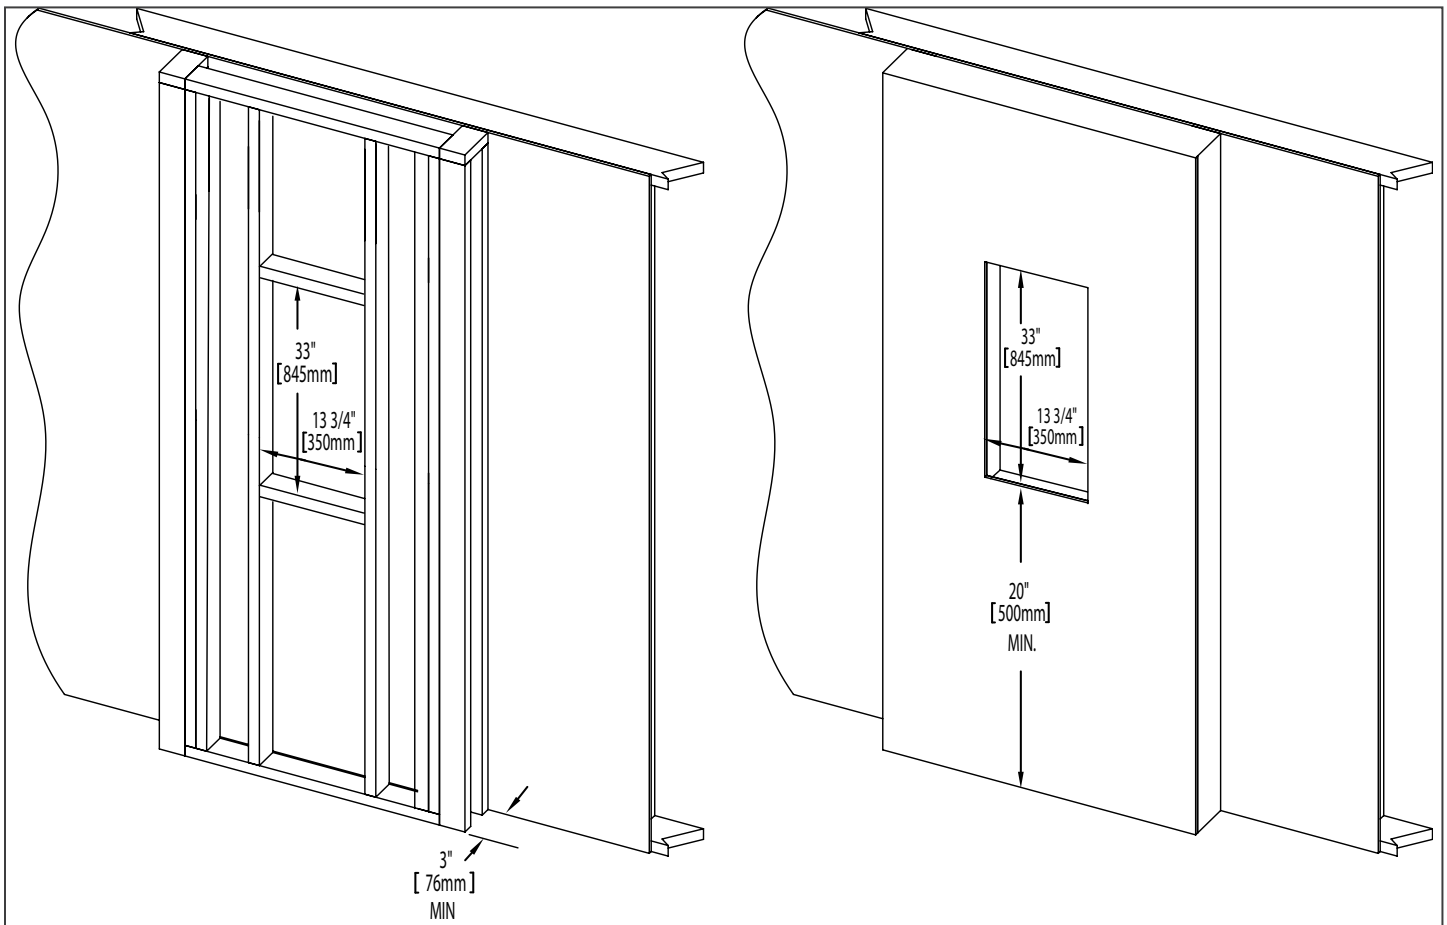

AZURE™ VERTICAL 38 ELECTRIC FIREPLACE

Specifications

Model	BTU	Width		Height		Depth		Glass
		Actual	Framing	Actual	Framing	Actual	Framing	
NEFV38H	5,000	17	13 3/4	38	33	6	3	21 X 12

Overview

Dimensions

AZURE™ VERTICAL 38 ELECTRIC FIREPLACE

Framing & Clearances

Minimum Fireplace Clearances

Measurements are taken from the glass front.			
Bottom	20" (500mm)	Top	5" (127mm) to mantel
Sides	6" (152mm)	Top	5" (127mm) to ceiling
Back	0"		

NOTE: The control panel is located on the left hand side of the appliance. Always ensure that there is access to this control panel.

NOTE: Measured from the rear of the appliance, the first 2 1/2" (63mm) of the appliance body may be recessed into a combustible wall with 0" (0mm) clearance.

Framing

Product information provided is not complete and is subject to change without notice. Please consult the installation manual for the most up to date installation information.