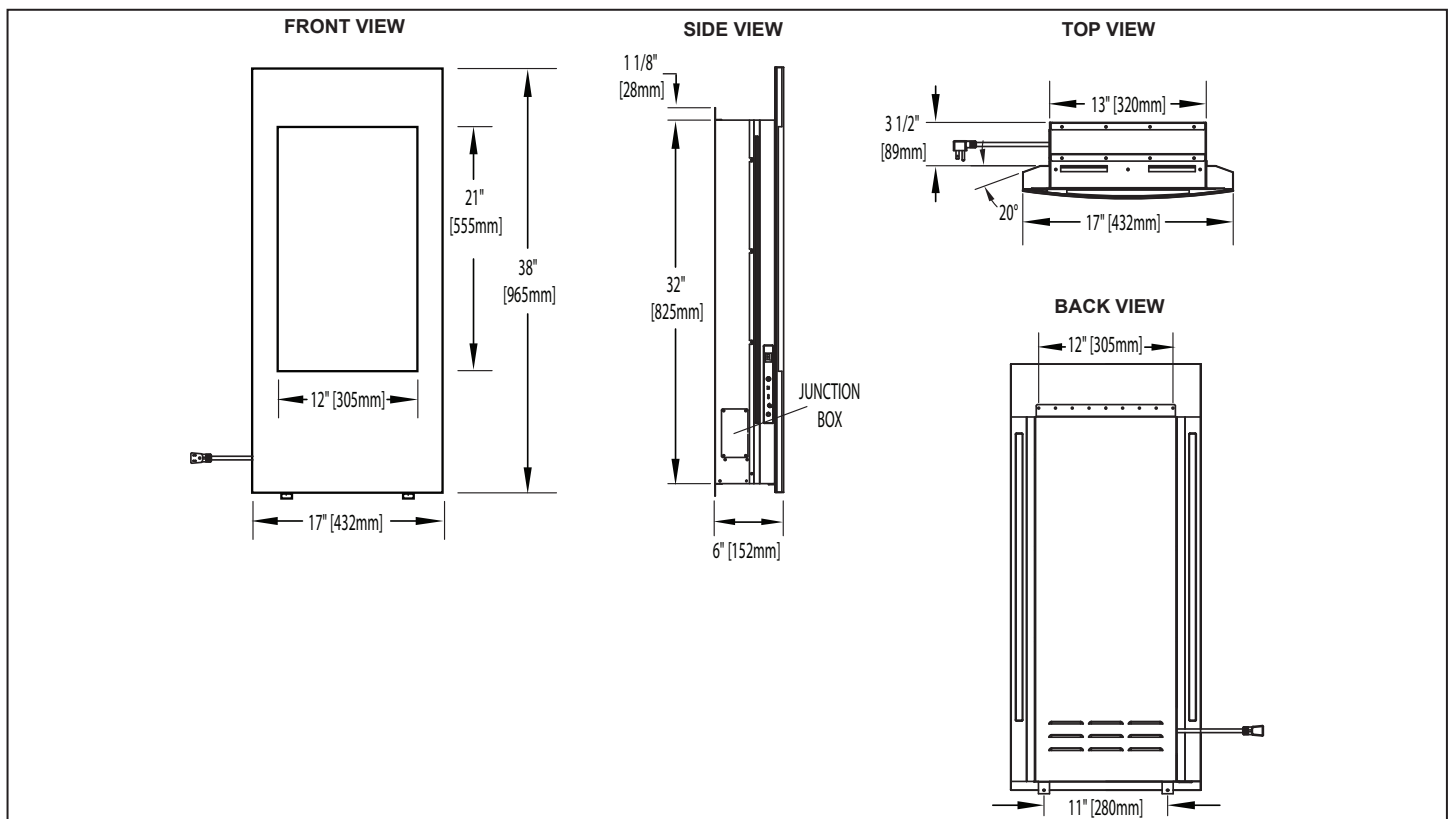

AZURE™ VERTICAL 38 ELECTRIC FIREPLACE

Specifications

Model	BTU	Width		Height		Depth		Glass
		Actual	Framing	Actual	Framing	Actual	Framing	
NEFV38H	5,000	17	13 3/4	38	33	6	3	21 X 12

Overview

Dimensions

AZURE™ VERTICAL 38 ELECTRIC FIREPLACE

Framing & Clearances

Minimum Fireplace Clearances

Measurements are taken from the glass front.			
Bottom	20" (500mm)	Top	5" (127mm) to mantel
Sides	6" (152mm)	Top	5" (127mm) to ceiling
Back	0"		

NOTE: The control panel is located on the left hand side of the appliance. Always ensure that there is access to this control panel.

NOTE: Measured from the rear of the appliance, the first 2 1/2" (63mm) of the appliance body may be recessed into a combustible wall with 0" (0mm) clearance.

Framing

Product information provided is not complete and is subject to change without notice. Please consult the installation manual for the most up to date installation information.