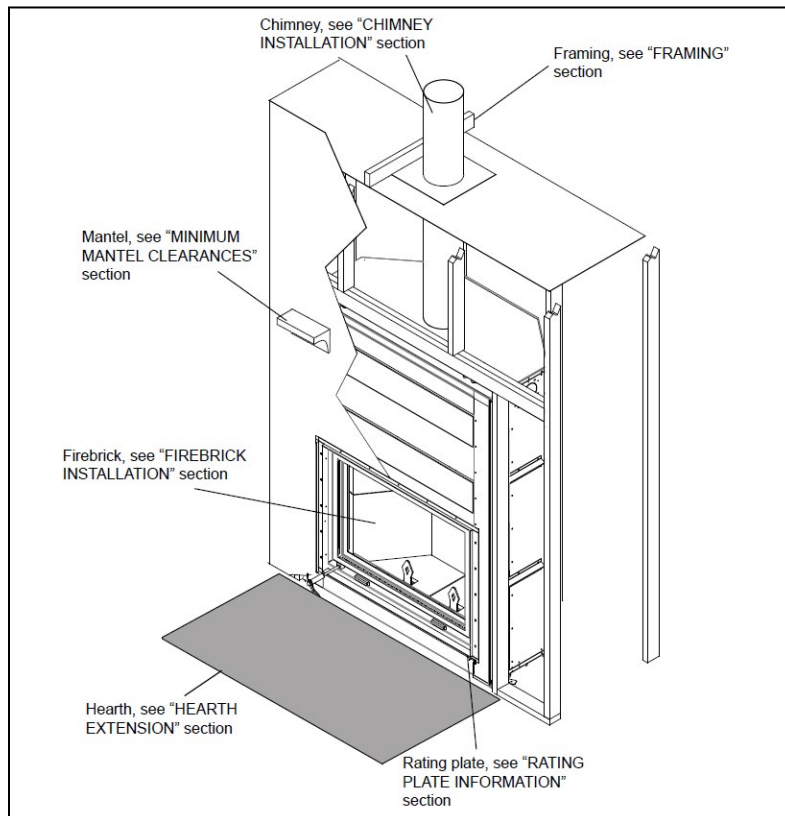

# HIGH COUNTRY™ 7000 LINEAR WOOD FIREPLACE

## Dimensions