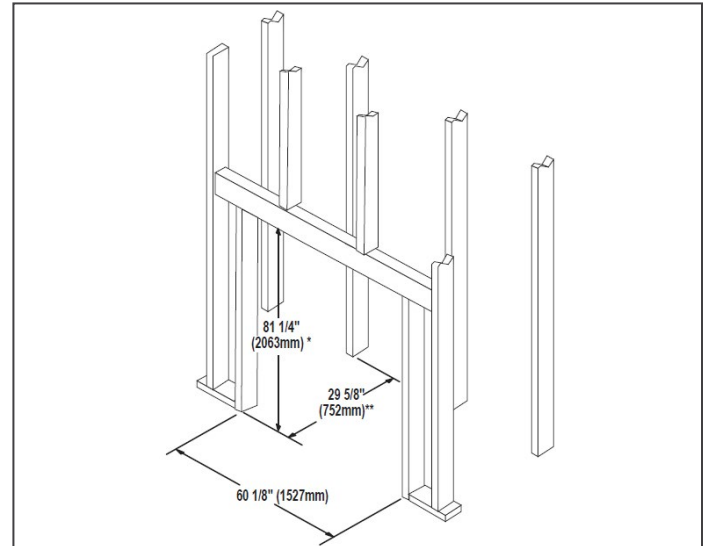

## Dimensions

#### Framed Enclosure

Rear, Sides, Ceiling (enclosure)	- 0" (0mm) to stand-offs (rear)
Ceiling (in front of appliance)	- 96" (2438mm) from the base of the appliance
Chimney	- 2" (51mm) (follow manufacturers instructions)

### Appliance Location

### Framing Dimensions